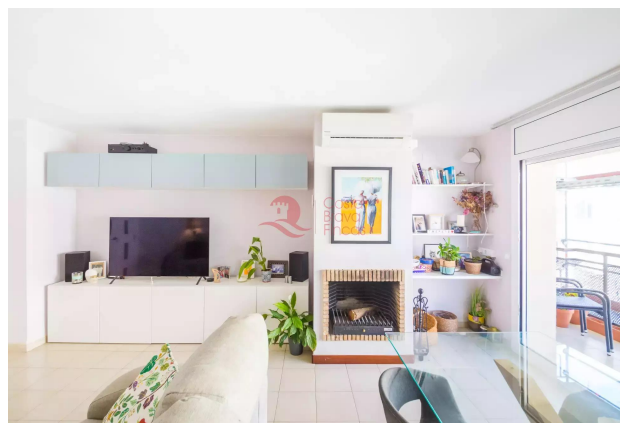

Apartment - **Palamós**

ref. CBF6144

Apartment near the beach in Palamós

**299.000 €**

105 m<sup>2</sup>

4

2

E - 206 kWh/m<sup>2</sup>  
 E - 36 kg CO<sub>2</sub>/m<sup>2</sup>