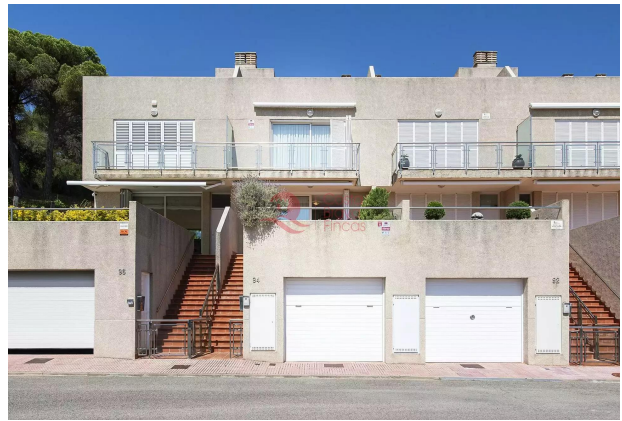

Single family Home - **Sant Feliu de Guíxols**

ref. CBF60815

**Terraced house with community pool and sea views in Sant Feliu.**

**625.000 €**

167 m2

3

3

Yes